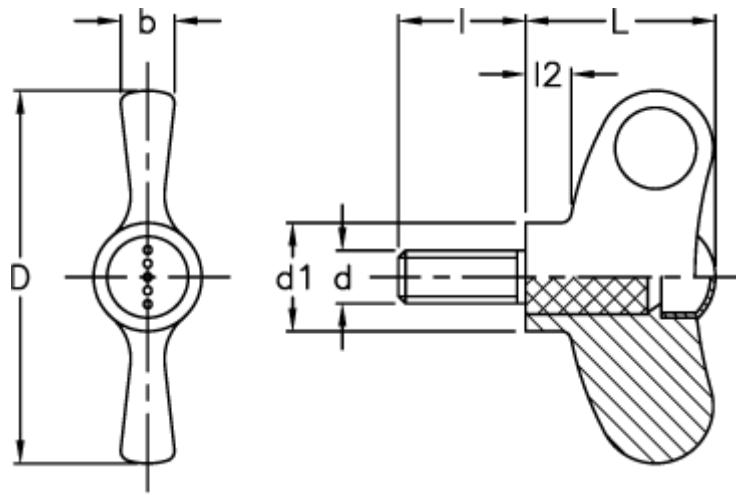

Article number: 23052236761

Description: E+G Wing screw  
EWN.55 p-M10x30-C1, black cap

## Measures

b	= 8
D	= 55
d1	= 16.0
d 6g	= M10
l	= 30
L	= 28
l2	= 6.5